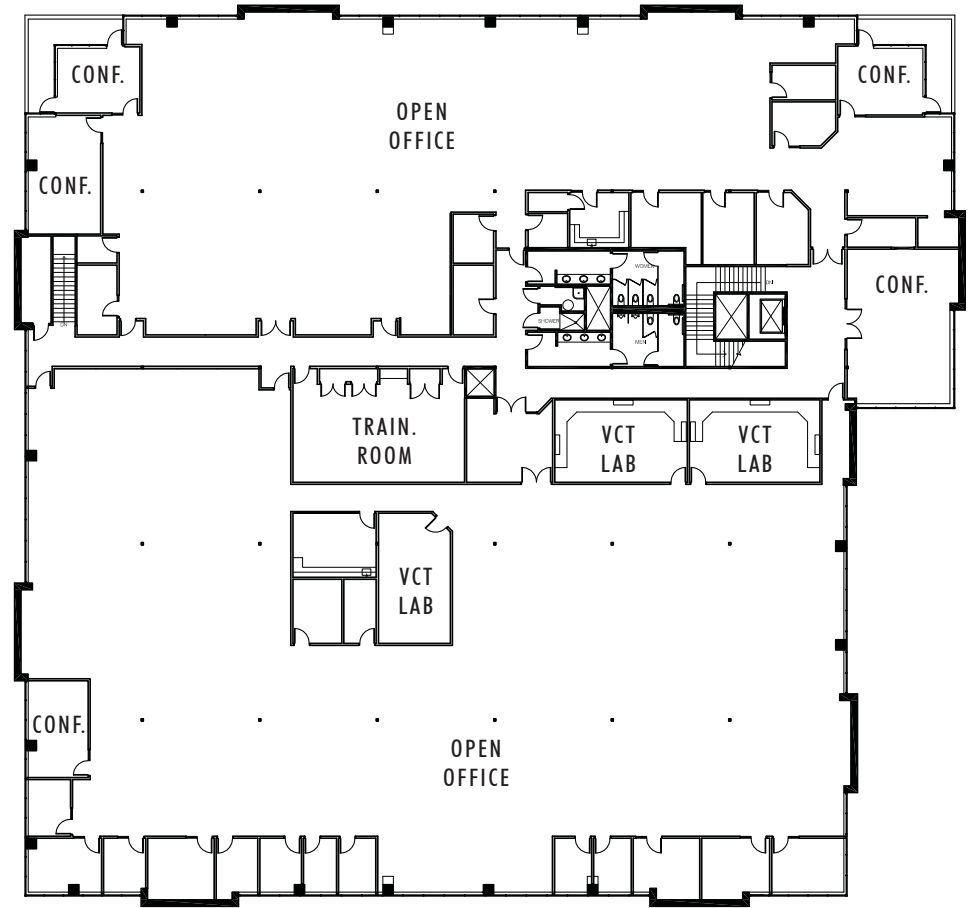

RIDDER PARK TECHNOLOGY CENTER

1751 FOX DRIVE ±64,943 SF

CONFERENCE ROOMS 7
TRAINING ROOMS 4

AS-BUILT FIRST FLOOR PLAN
(NOT TO SCALE)

OFFICES 19
CONFERENCE ROOMS 6

AS-BUILT SECOND FLOOR PLAN
(NOT TO SCALE)