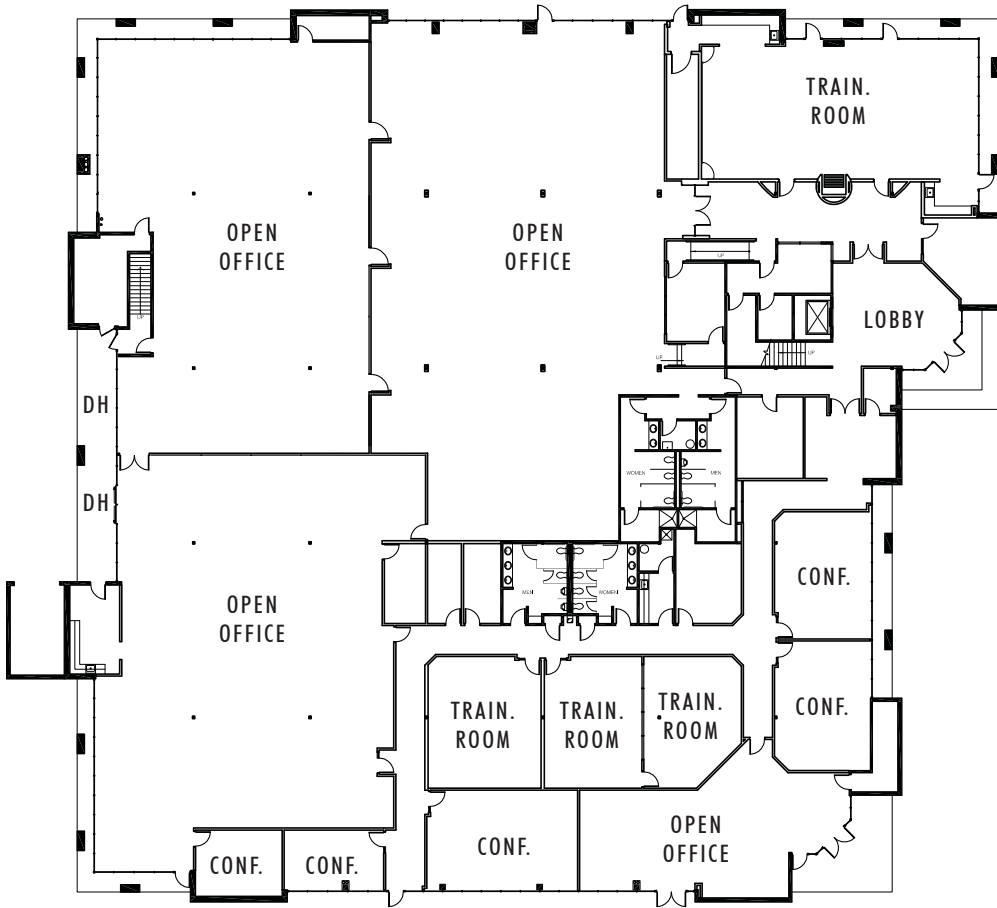

RIDDER PARK TECHNOLOGY CENTER

1751 FOX DRIVE ±64,943 SF

CONFERENCE ROOMS 7
TRAINING ROOMS 4

AS-BUILT FIRST FLOOR PLAN
(NOT TO SCALE)

OFFICES 19
CONFERENCE ROOMS 6

AS-BUILT SECOND FLOOR PLAN
(NOT TO SCALE)