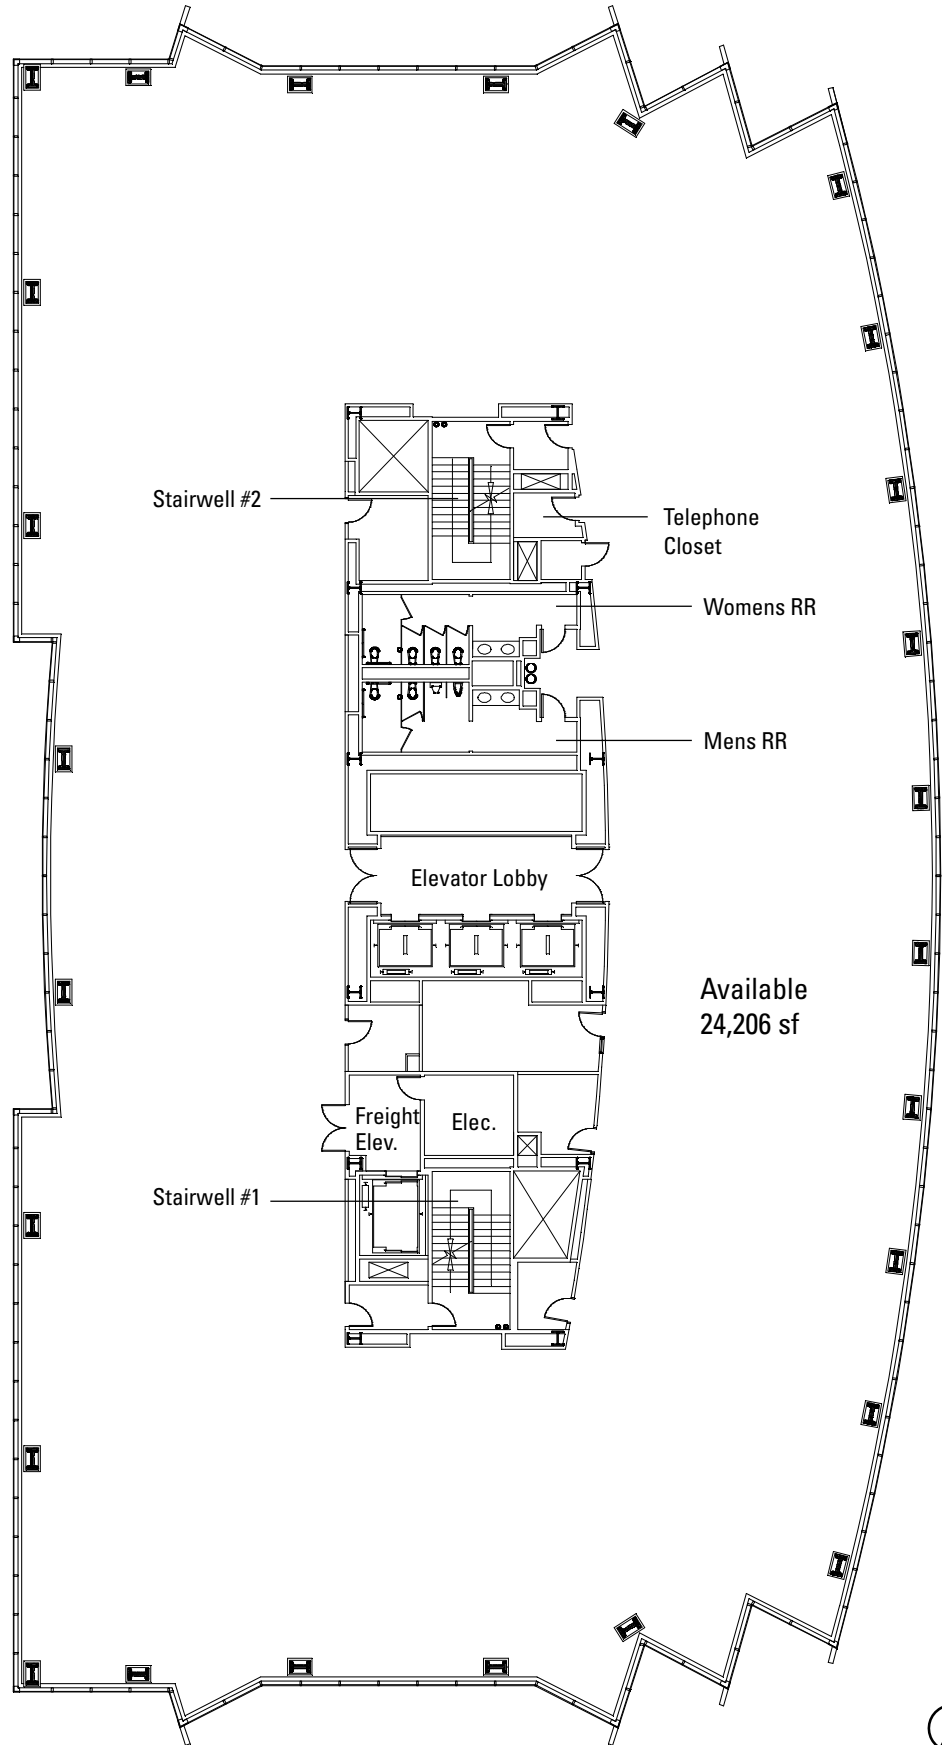

FLOOR 5

Stairwell #2

Telephone Closet

Womens RR

Mens RR

Elevator Lobby

Available
24,206 sf

Freight Elev.

Elec.

Stairwell #1

2100
POWELL
EMERYVILLE

Hines

FLOOR 5 : As Built Plan

Available
24,206 sf

2100
POWELL
EMERYVILLE

Hines