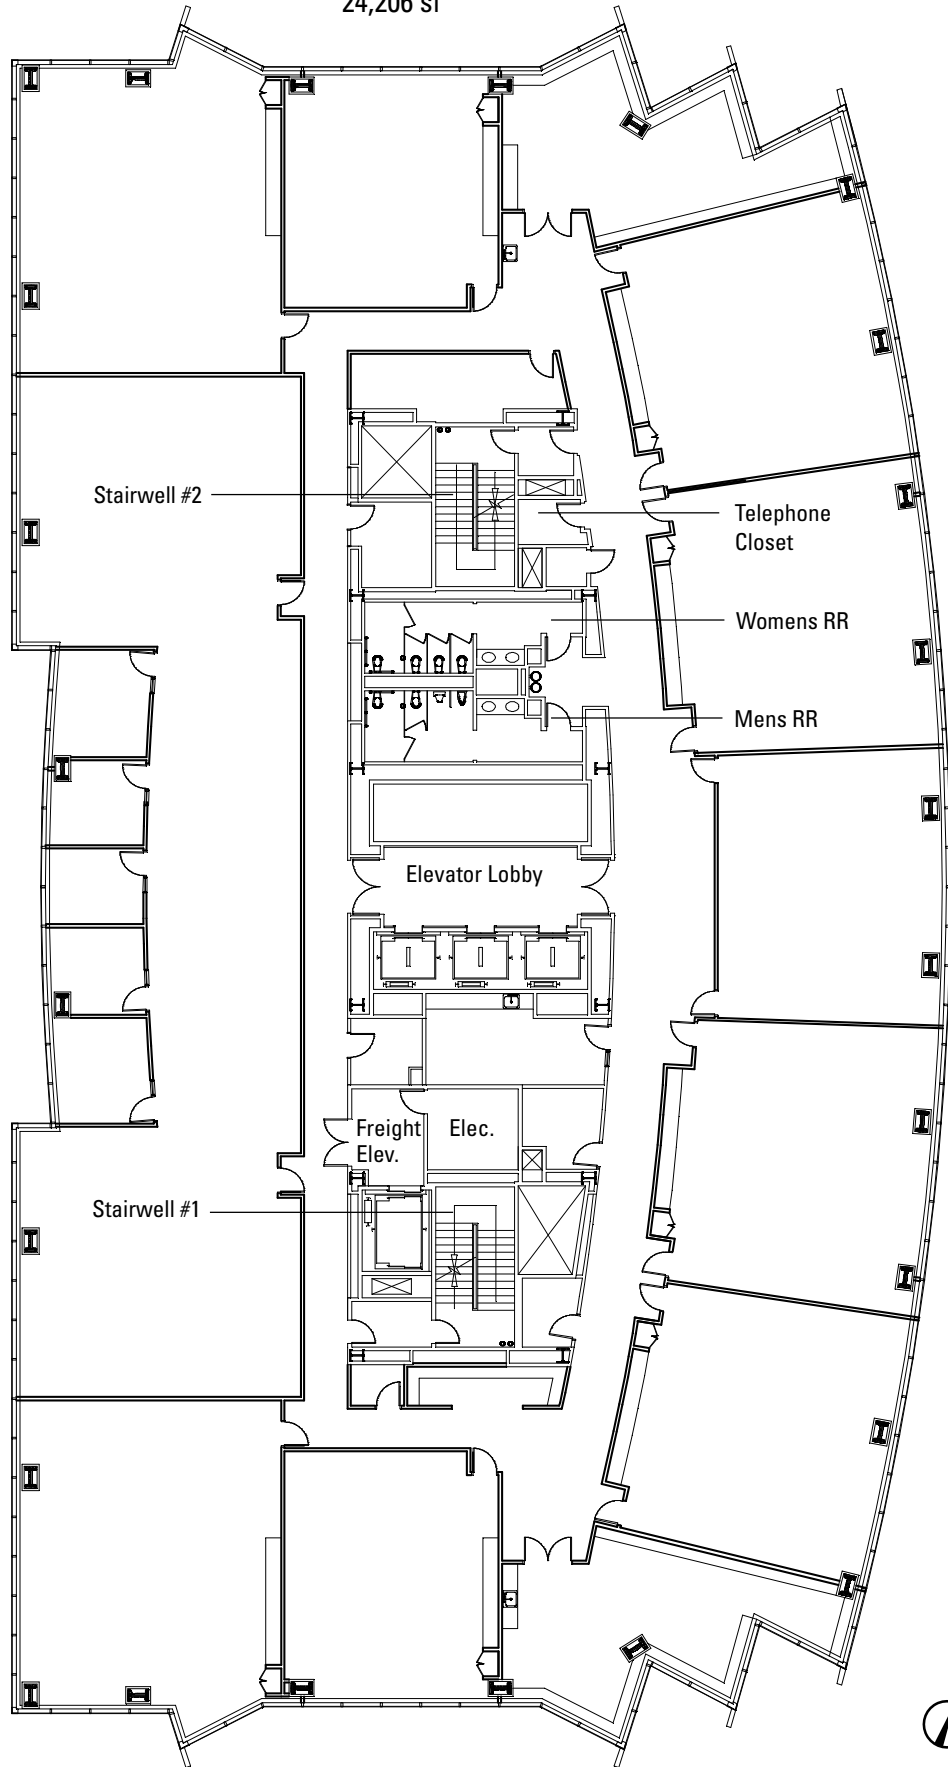

FLOOR 5

Stairwell #2

Telephone Closet

Womens RR

Mens RR

Elevator Lobby

Available
24,206 sf

Freight Elev.

Elec.

Stairwell #1

2100
POWELL
EMERYVILLE

Hines

FLOOR 5 : As Built Plan

Available
24,206 sf

2100
POWELL
EMERYVILLE

Hines